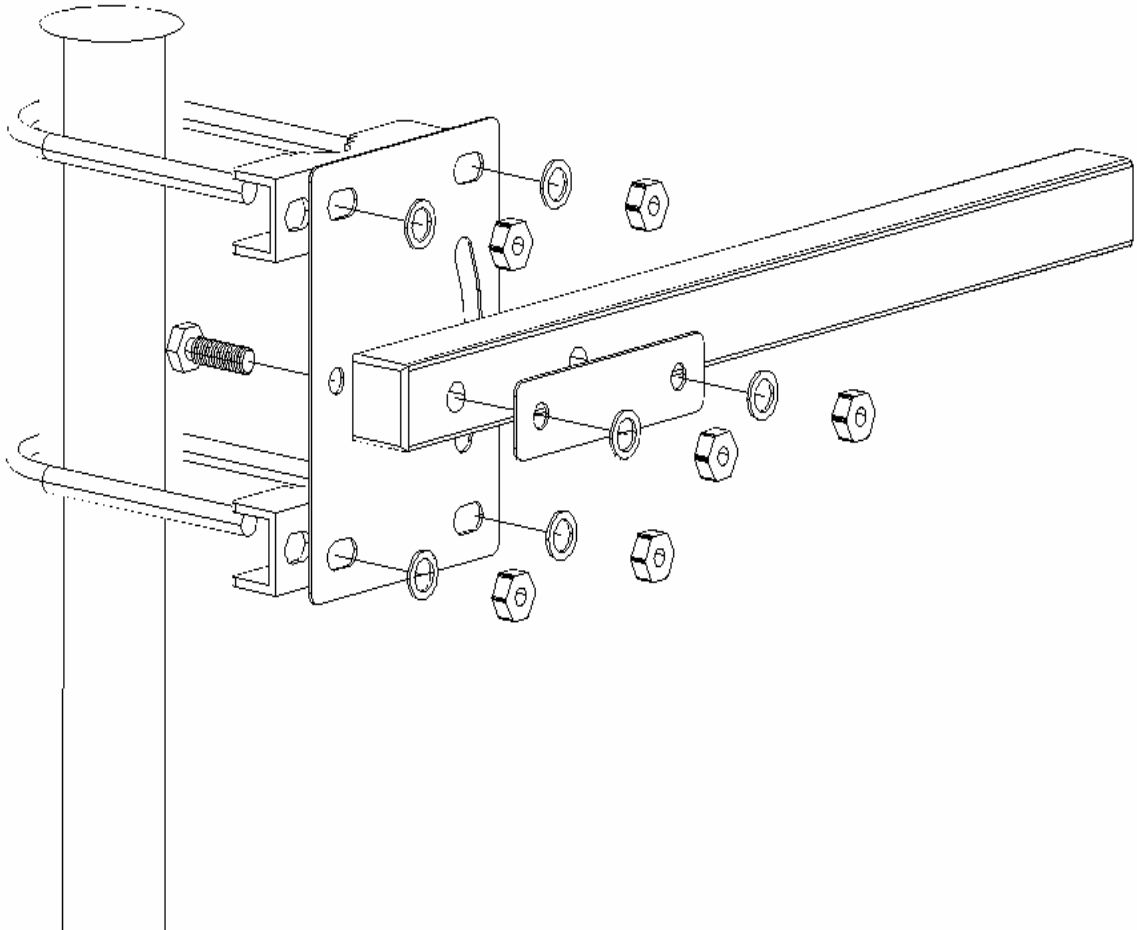

Antenna 2.4GHz Yagi Type 21 dBi (N-Female)

Model : LAXO-AN-YG21

SPECIFICATION

- **Frequency : 2400~2500 MHz**
- **Max gain : 21 dBi**
- **Connector : N female**
- **Max input power : 50 W**
- **Wave impedance : 50 ohm**
- **Dimensions (LxWxH) : 1000x50x45 mm**
- **Weight : 690 g**
- **For Image/Data/Voice communication and Wireless LAN system**