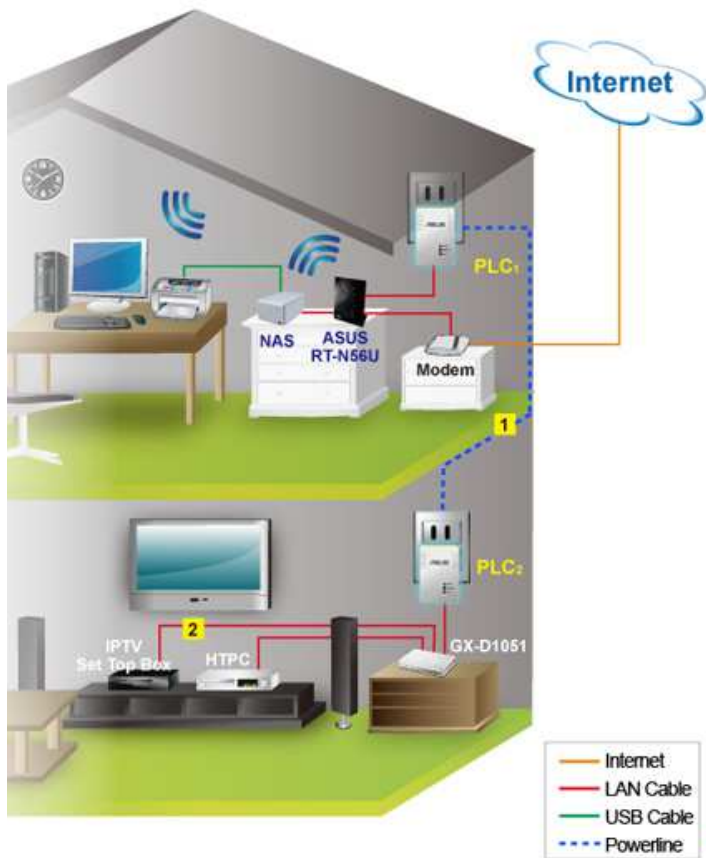

PL-X31M HomePlug AV Powerline Adapter Kit

- No New Wires Required
- 1-Step Setup (No PC Required)
- Reliable and Secure
- Built-in Quality of Service (QoS)
- EuP (Energy Using Product) Ready

Features

- **No New Wires Required**
Use existing electrical wiring & 300M coverage
- **1-Step Setup (No PC Required)**
Getting online access is as easy as plugging into a power outlet
- **Reliable and Secure**
Up to 200Mbps data rates for faster file transfers and AES 128-bit encryption
- **Built-in Quality of Service (QoS)**
Enjoy lag-free network computer games, and run media applications for video streaming and VoIP
- **EuP (Energy Using Product) Ready**

200
Mbps
Data Rate

Low
Electromagnetic
Wave

QoS Built
in
Audio/Video
Lag-free

IPTV support
HD Ready

Standby Mode
Power Saving

The HomePlug AV Ethernet Adapter lets you pass through the existing powerlines in your home or office into a high-speed network. With up to 200Mbps data rates and works in more than 90% of typical home outlets. You can enjoy lag-free network computer games, and run media applications for video streaming and VoIP.

Scenario 1

Cross Room/Floor 200Mbps Data Transmission through powerline

PL-X31M transmits internet packets through existed powerline in your house. No setup/installation needed. Just plug and surf.

The up to 200Mbps data throughput and low electromagnetic wave make PL-X31M perfect for cross room/floor data transmission.

Scenario 2

HD video and IPTV ready!

Built-in QoS (Quality of Service) automatically prioritizes multimedia contents transmission to bring out lag-free audio/video experience, PL-X31M can work perfectly with your home NAS and IPTV system.